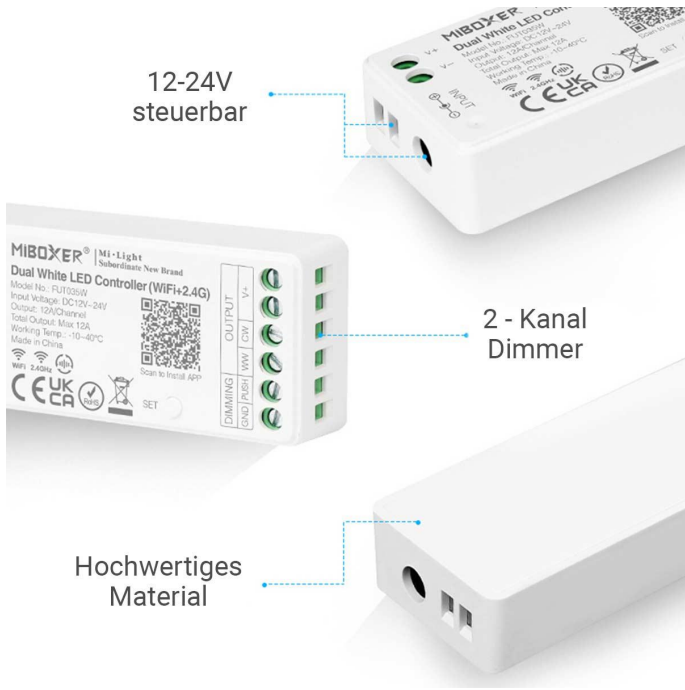

# Art.-Nr. 4526: MiBoxer CCT WIFI LED Controller 2 Kanal 12/24V WiFi Tuya Alexa Google Steuerung FUT035W

## Produktbilder

Powered By

Intelligence  
Inside

Angaben in mm